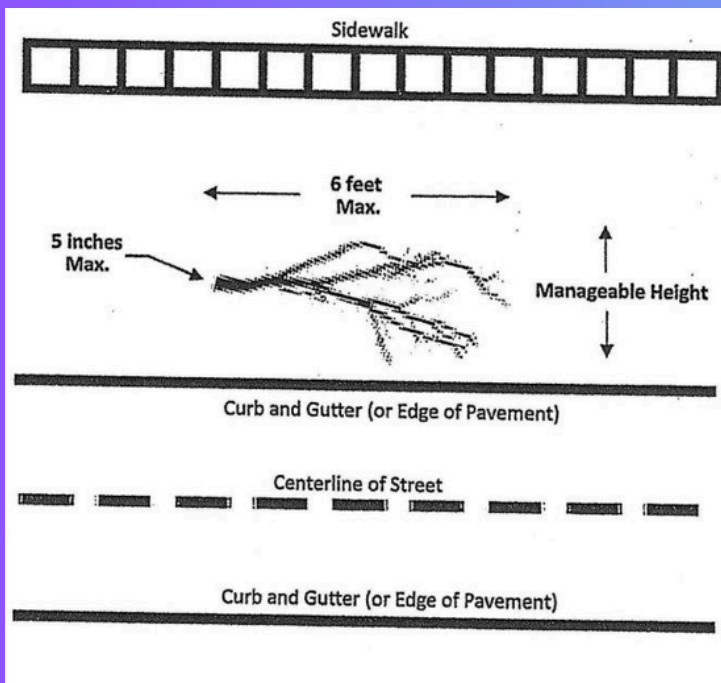

2025 BRUSH PICK-UP SCHEDULE

Brush must be out in the boulevard by 6 am on the date listed below to guarantee pick-up. Pick-up is done as DPW has time throughout the week.

Material should be placed in the boulevard for collection and should be bagged, boxed or securely bundled. Each bag, box or securely tied bundle should contain material that is less than 60" in length, less than 5" in diameter, and less than 50 pounds in weight, as applicable. Any material placed for collection that does not comply, will not be collected.